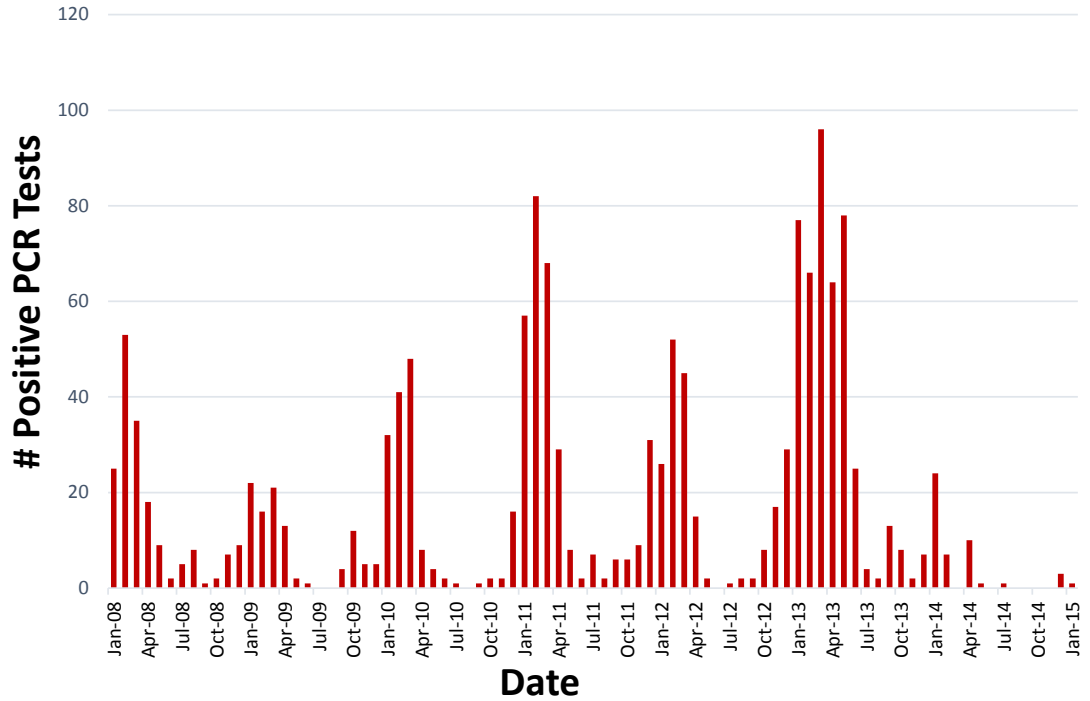

ISU VDL Total Positive TGE PCR Tests

ISU VDL Total Positive TGE PCR Cases